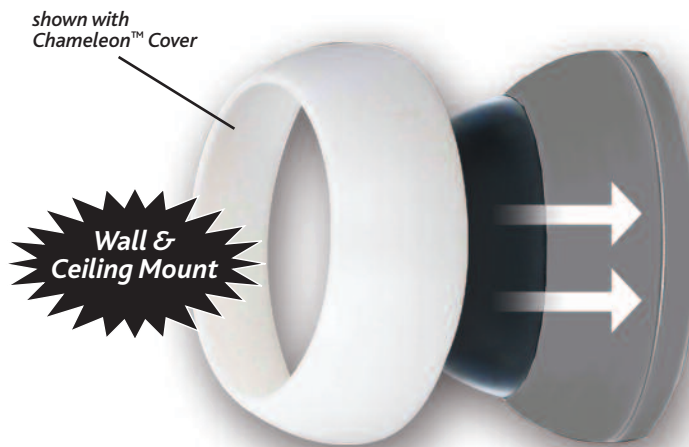

Miniature Weatherproof/Tamperproof Color Dome Camera with Chameleon™ Cover

Chameleon™ Cover	Snap-on cover can be painted to match any décor
Wall & Ceiling Mount	3-way internal mount
Weatherproof	Indoor or outdoor, meets all your surveillance needs
Tamperproof	Can withstand hits from a 10 lb. sledgehammer!

CVC647TP
3.6mm wide angle lens coverage
(optional lenses available)

Specifications

Resolution420 lines
Image Device	1/4" Sony Super-HAD™ CCD sensor
Min. Object Illumination	1.0 lux / 0.5 lux F2.0
Gamma Correction045
White Balance	W-ATW / S-ATW / AWC / MANUAL
Electronic Shutter	1/60-1/100,000 seconds
AGC	AGC-L, AGC-M, AGC-H, OFF selectable
Video S/N Ratio	Greater than 52db
Weatherproof Standard	IP66
Mechanical construction	Aluminum composite/polycarbonate - tamper resistant
Operating Environment	-20°F to 120°F
Video Signal Output	1.0V(p-p) NTSC composite, 75 ohms / BNC Connector + Video Test Connector
Power Consumption	230mA (DC) / 3.8W (AC)
Power Supply	12V DC power supply included (UL/CSA listed)
Weight	10.5 ounces
Dimensions4" Dia. x 2.5" H